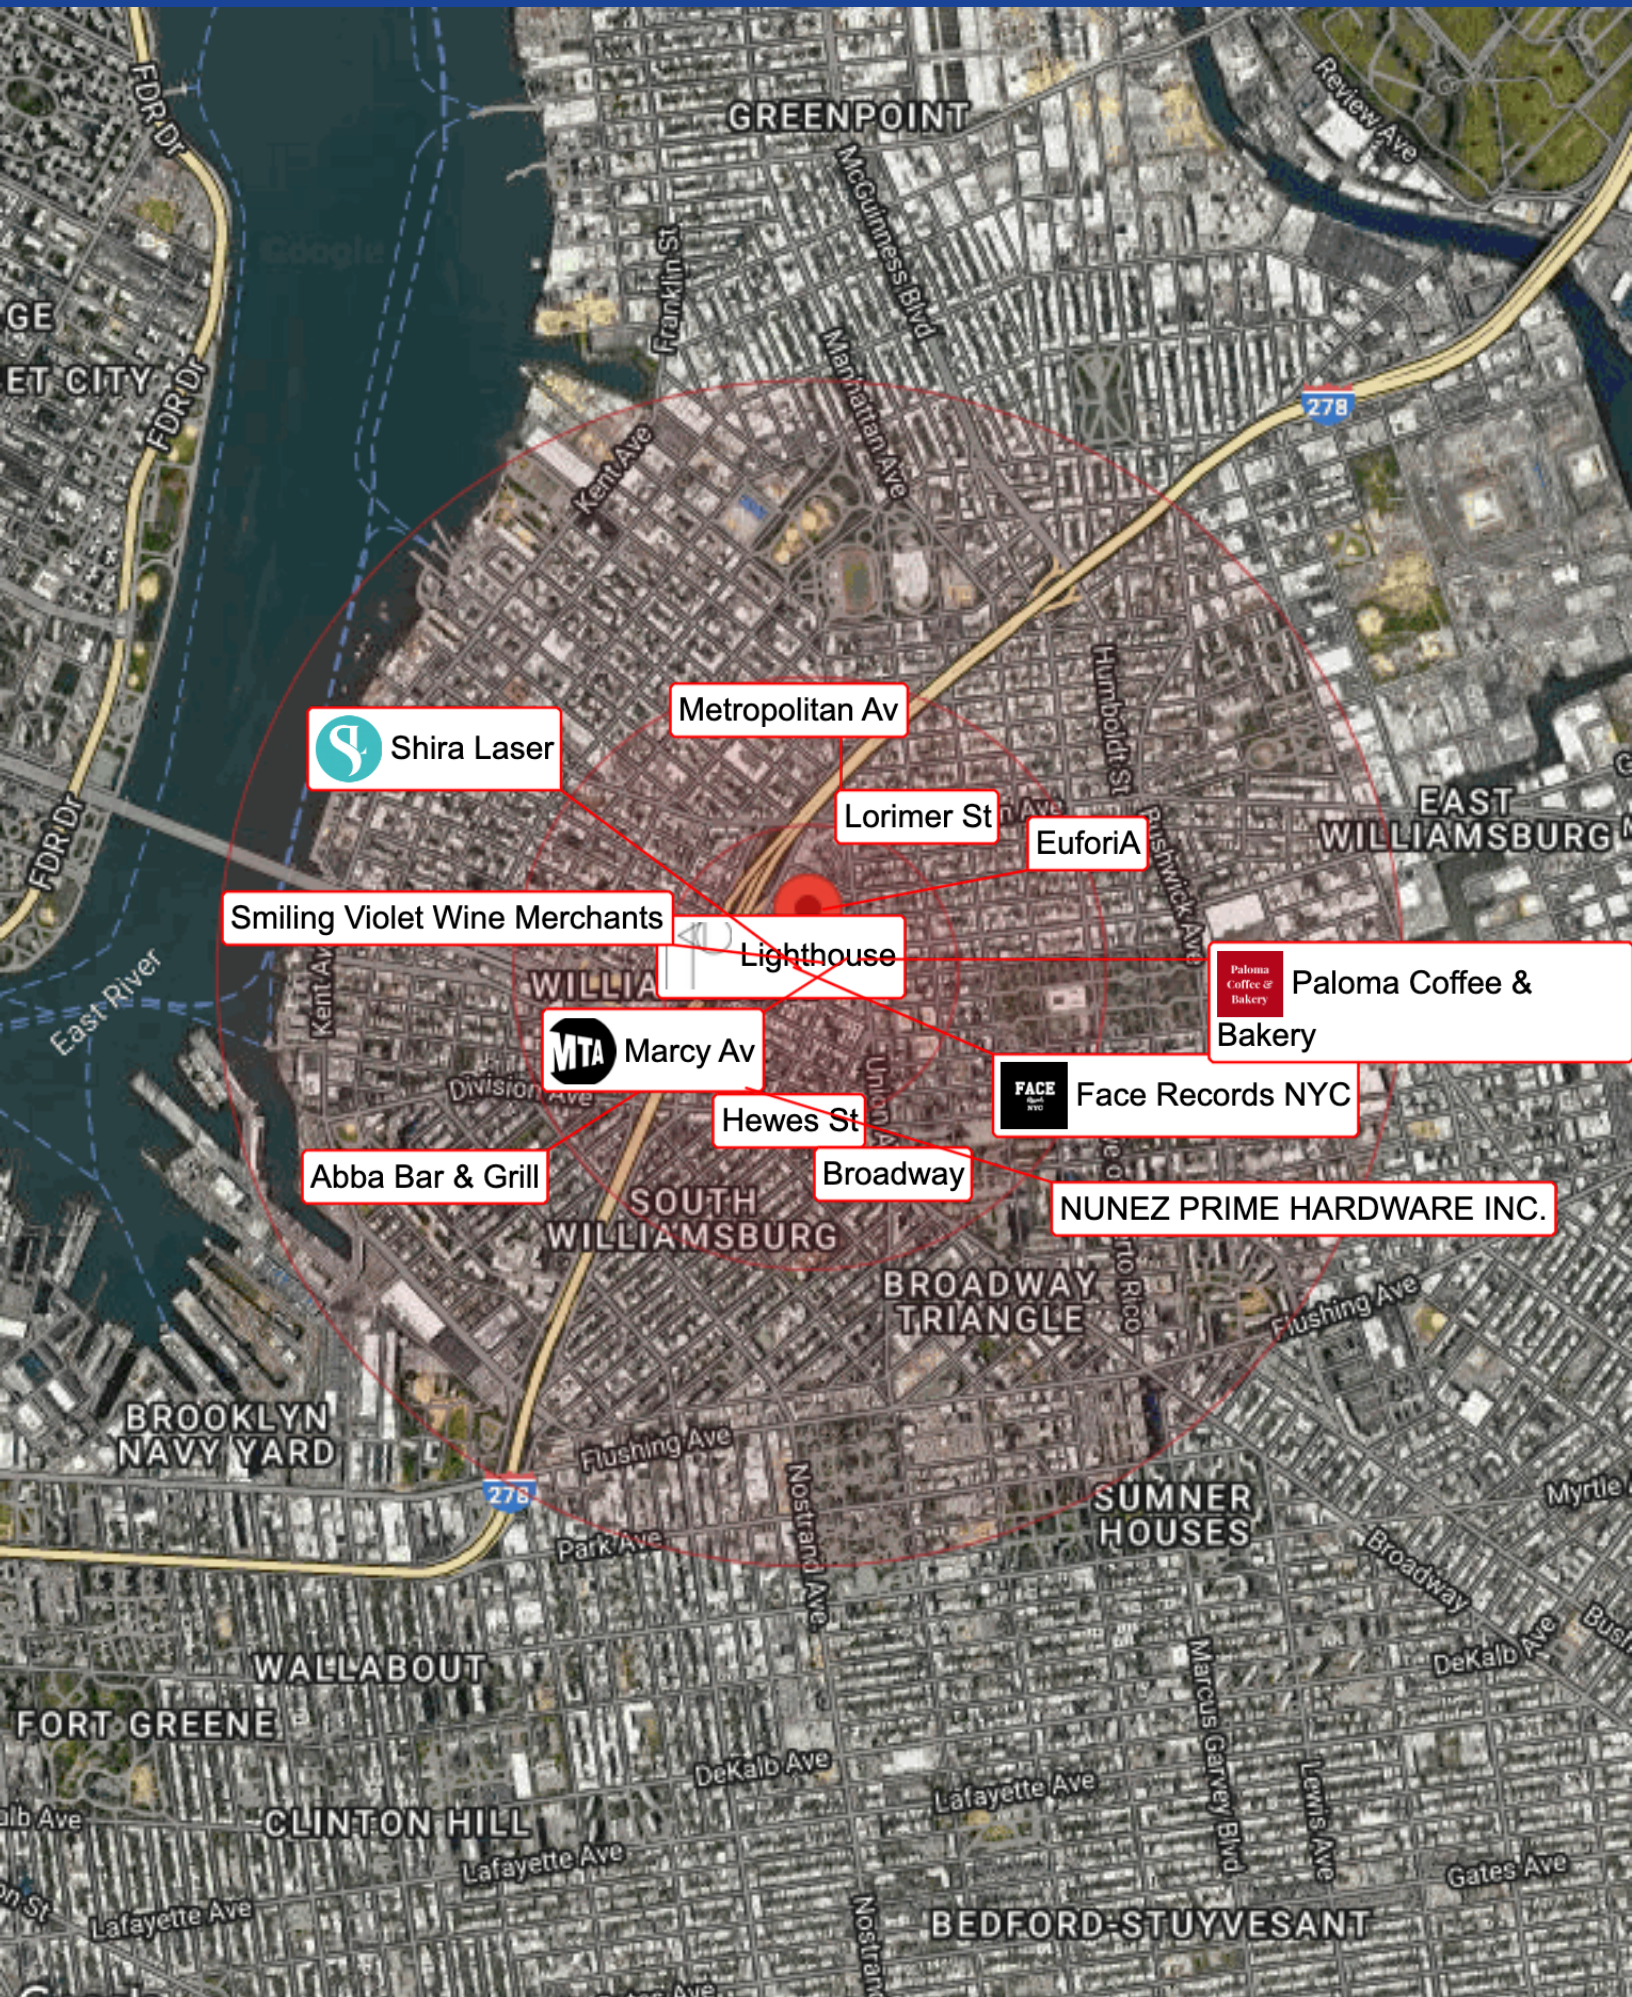

## Property Overview

Newest retail space available in Williamsburg, Brooklyn. Former electronic repair store. All uses considered.

Approximate Size:

500 sqft

Frontage:

56ft

## Location Overview

Close to Williamsburg shopping areas & restaurants. Nearby Trains: J,M,Z,G,L. Nearby Bus: Q54. Nearby Highway: BQE

Shira Laser

Metropolitan Av

Lorimer St

EuforiA

Smiling Violet Wine Merchants

Lighthouse

Paloma Coffee & Bakery

MTA Marcy Av

FACE Records NYC

Hewes St

Abba Bar & Grill

Broadway

NUNEZ PRIME HARDWARE INC.