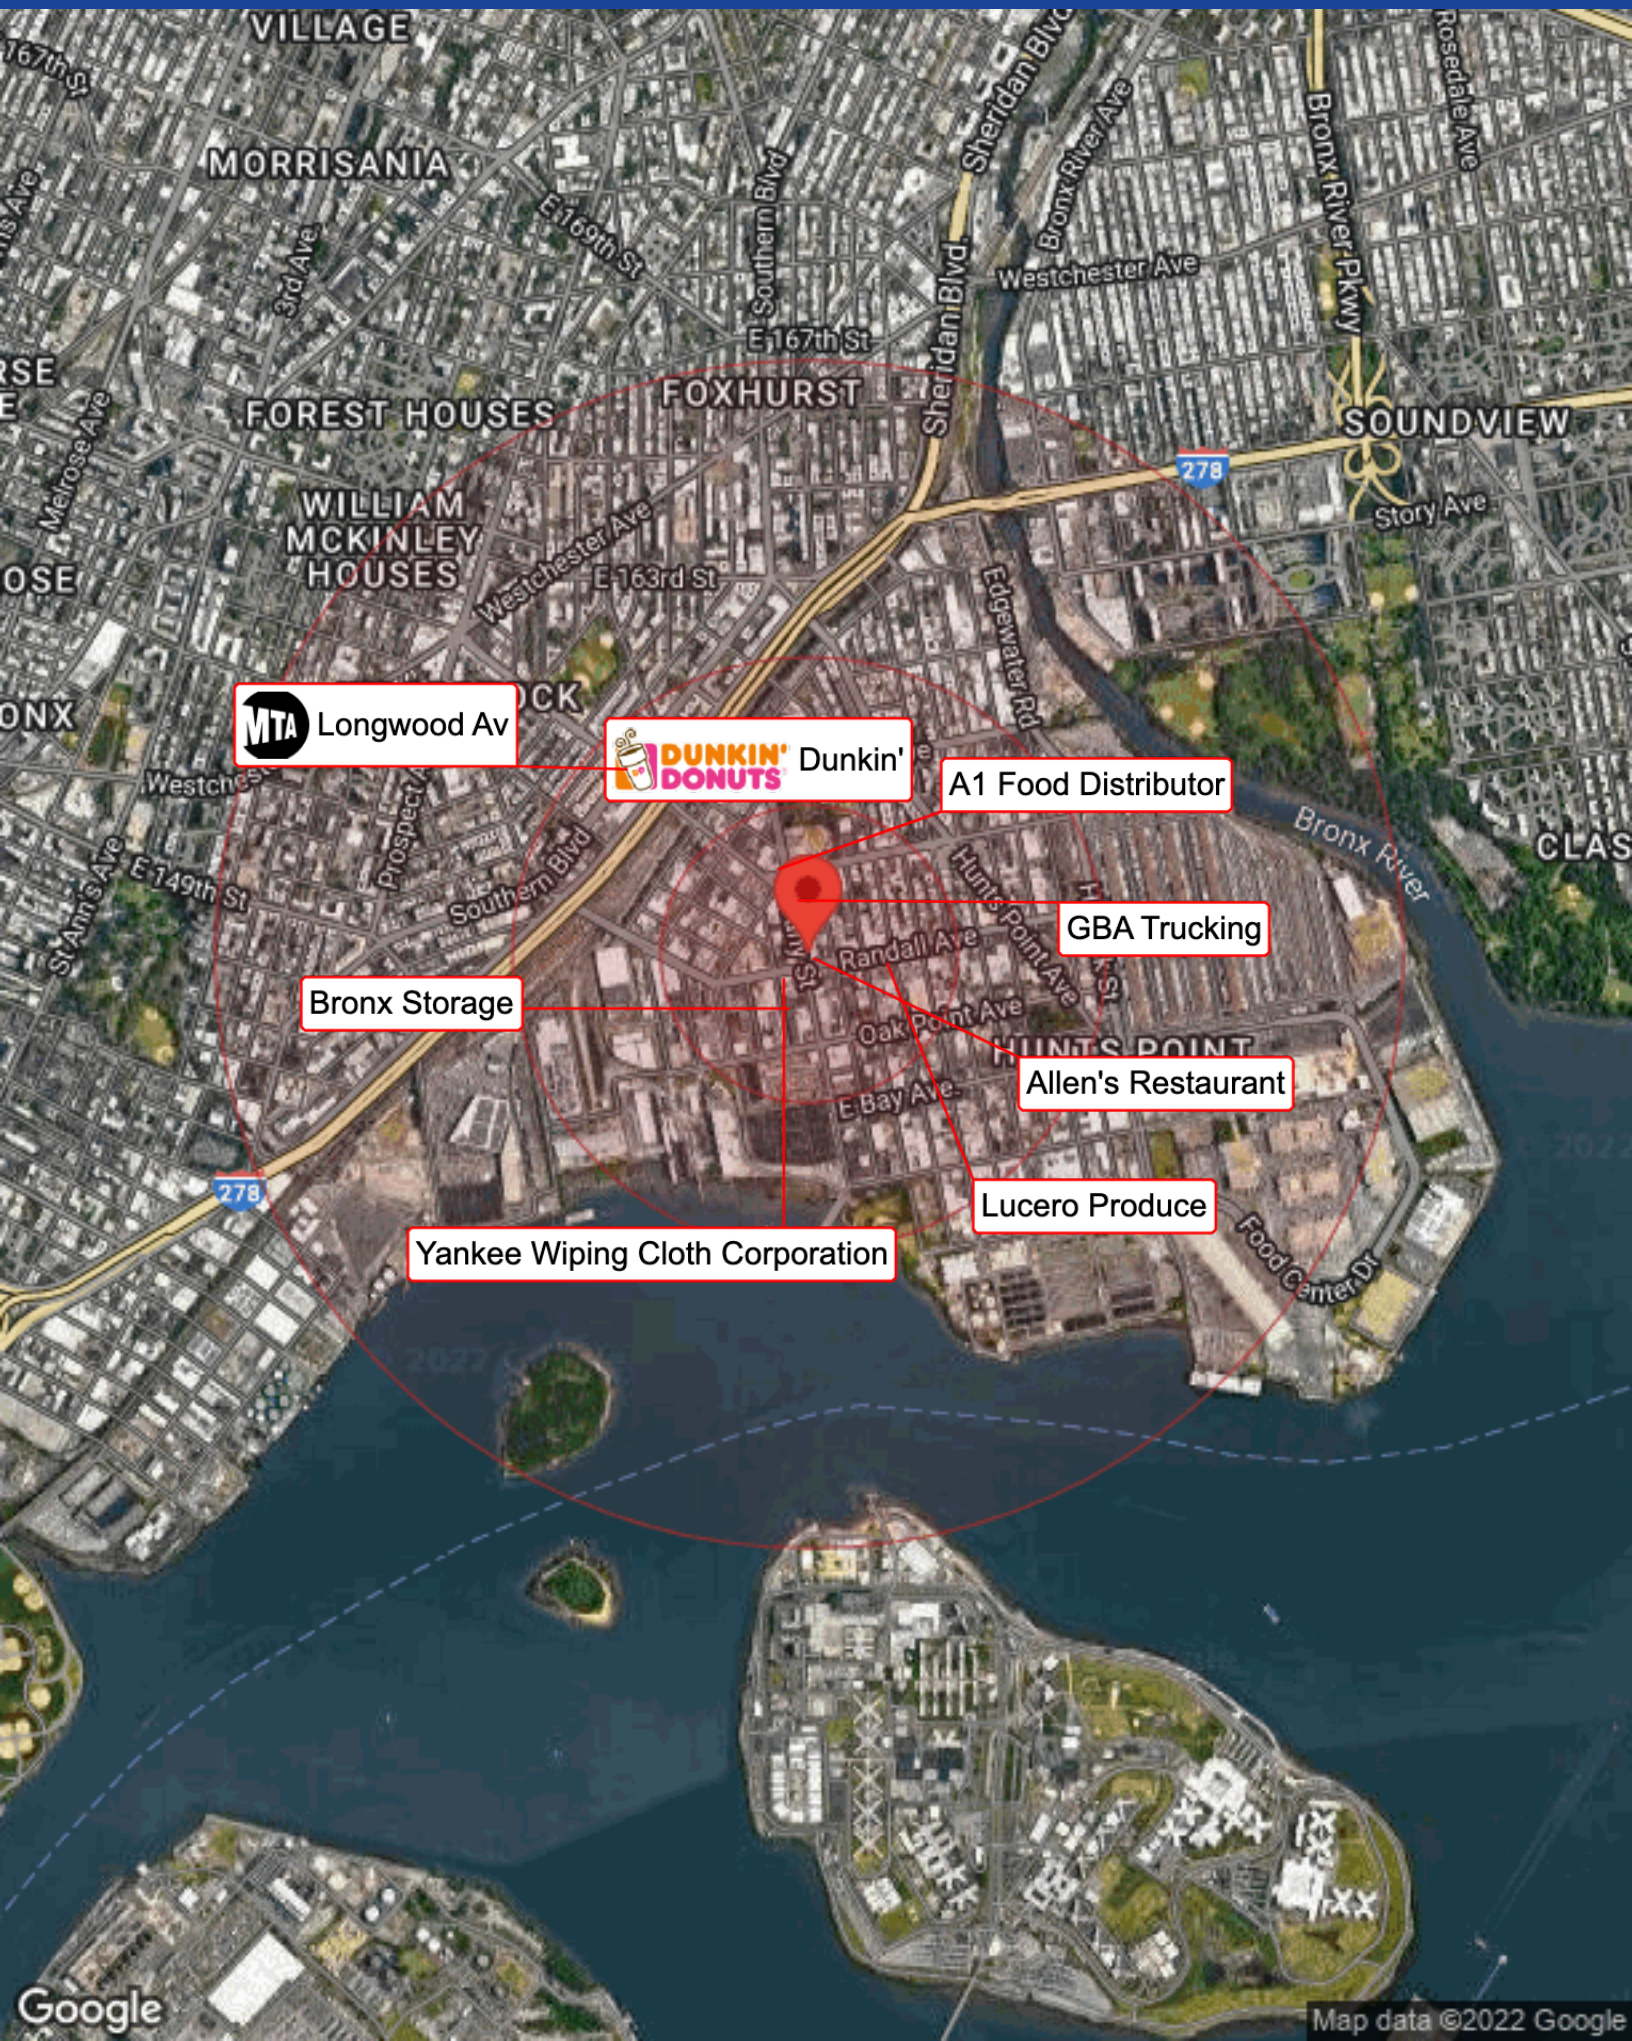

Price: \$13,750

Hunts Point Industrial space available for
all warehouse/industrial/office use
businesses

602 TIFFANY ST BRONX

602 TIFFANY STREET • THE BRONX, NY 10474

Property Summary

Property Overview

Gross Lease
12.5' Ceiling Height
200 AMPs Electric
Located in Hunts Point
2-Drive-ins
3-GFUs

Location Overview

Nearby Train: 6. Nearby Bus: Bx46. Nearby Highway: Bruckner Expwy

BUSINESS MAP

MTA Longwood Av

DUNKIN' DONUTS Dunkin'

A1 Food Distributor

GBA Trucking

Allen's Restaurant